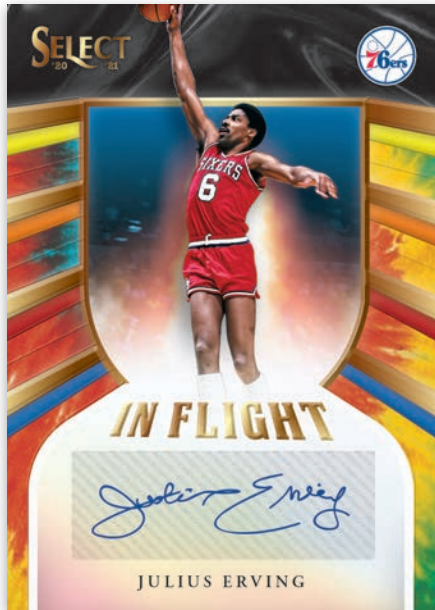

Card images are solely for the purpose of design display.

CONCOURSE ZEBRA PRIZM

Look the following Concourse Prizms: Silver, Scope, Tri-Color, Light Blue, Red, White, Neon Green, Tie-Dye, Gold, Green, Black and Zebra

Card images are solely for the purpose of design display.

PREMIER LEVEL TRI-COLOR PRIZMS

Look for the following Premier Level Prizms: Silver, Scope, Tri-Color, Blue, Maroon, Purple, Orange, Tie-Dye, Gold, Green, Black and Zebra

Card images are solely for the purpose of design display.

COURTSIDE TIE-DYE PRIZMS

Look for the following Courtside Prizms: Silver, Tie-Dye, Gold, Green, Black and Zebra

Card images are solely for the purpose of design display.